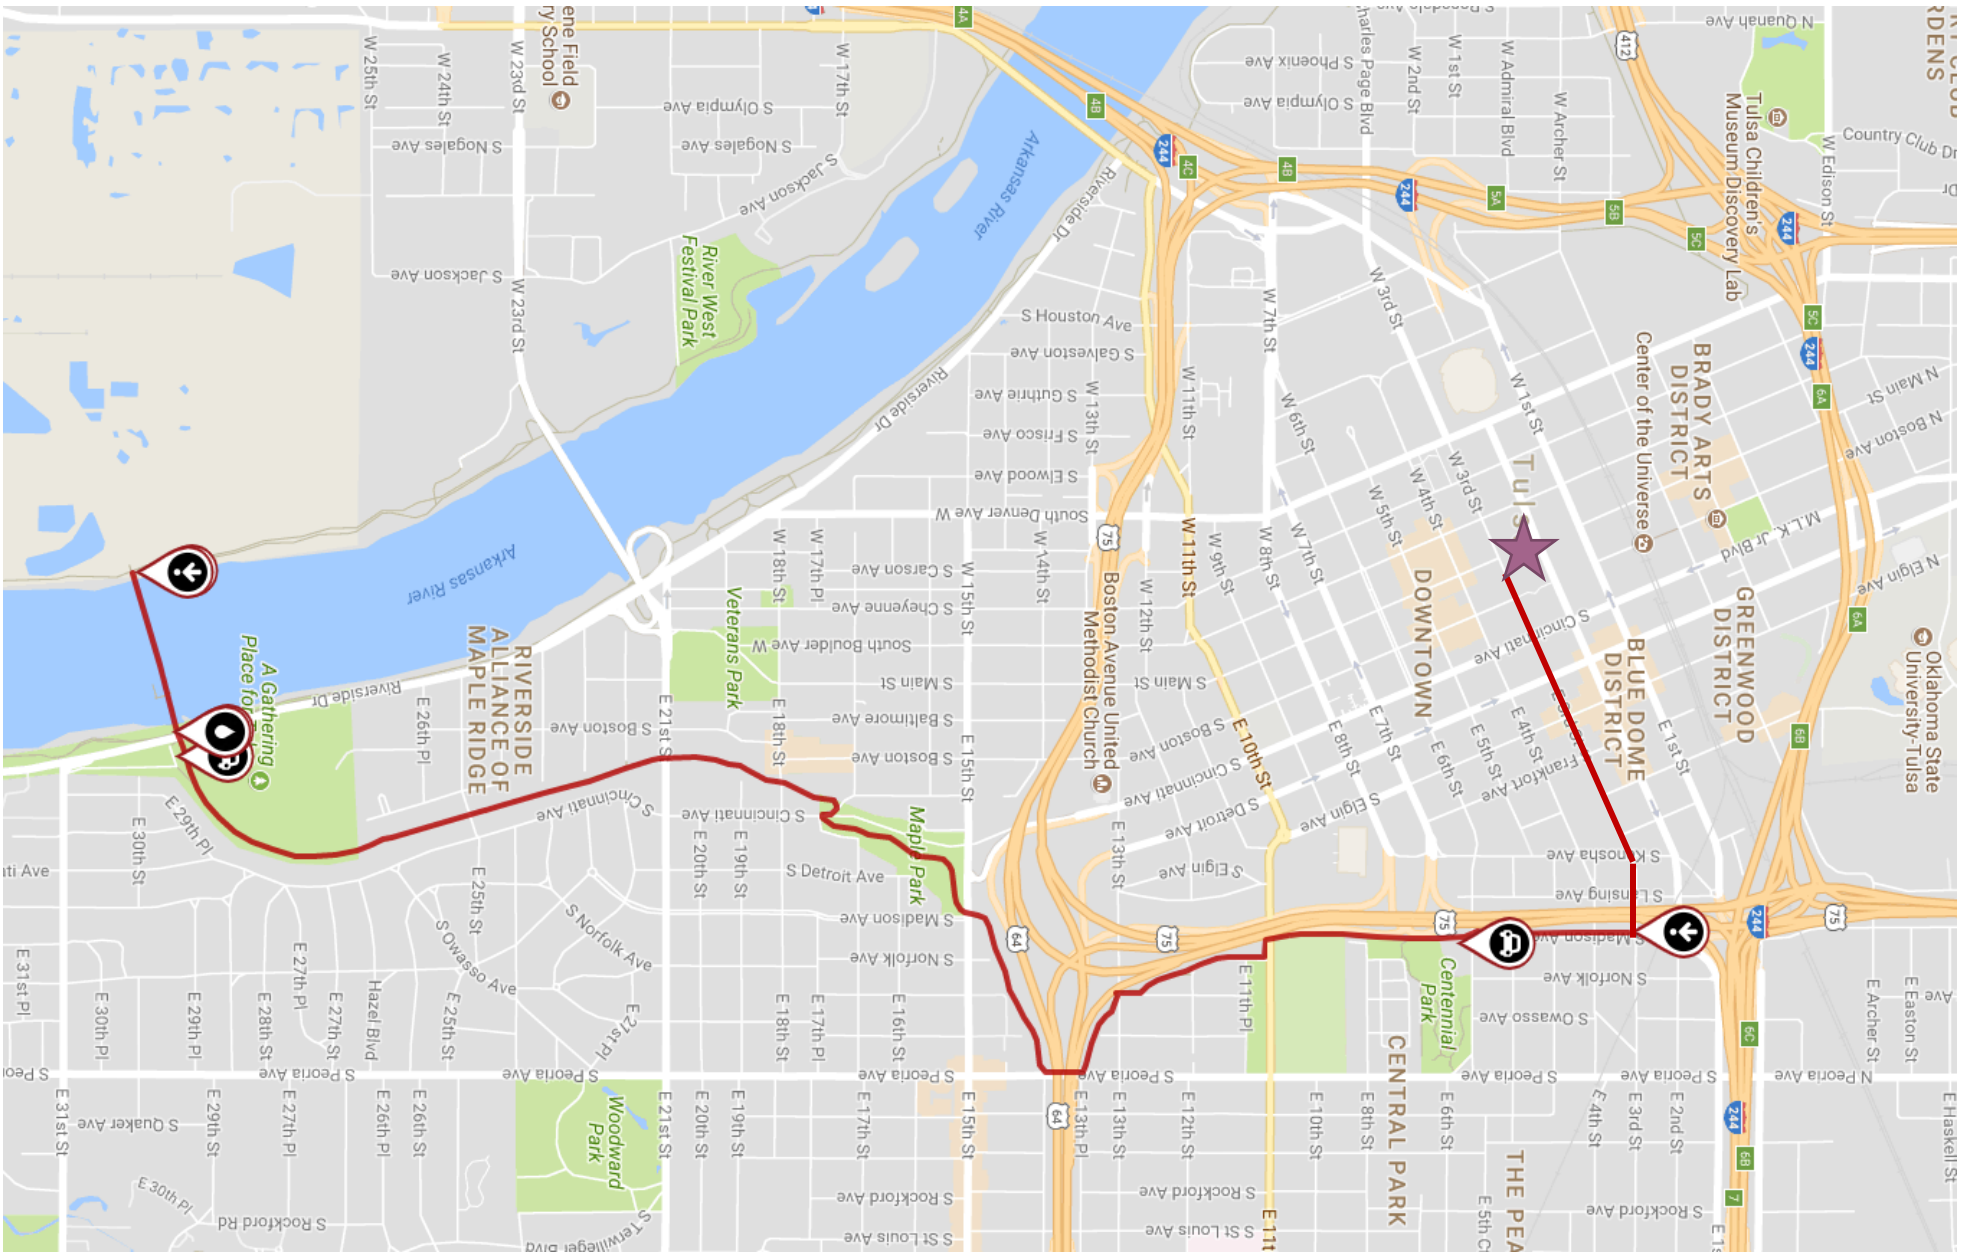

Fleet Feet

Shoes and running supplies

418 E 2nd St, Tulsa, OK
74120

918-492-3338

Midland Valley Trail

- Begins at 3rd and Madison
- Ends at Riverparks W Trail
- 3.3 Miles
- Water, restrooms and parking available.

Midland Valley Trail
Jogging/Running Map
Downtown area

100 E 2nd St.
Tulsa, OK
74103
918-234-1234

 You are here

 Water station

 Parking

 Start/End